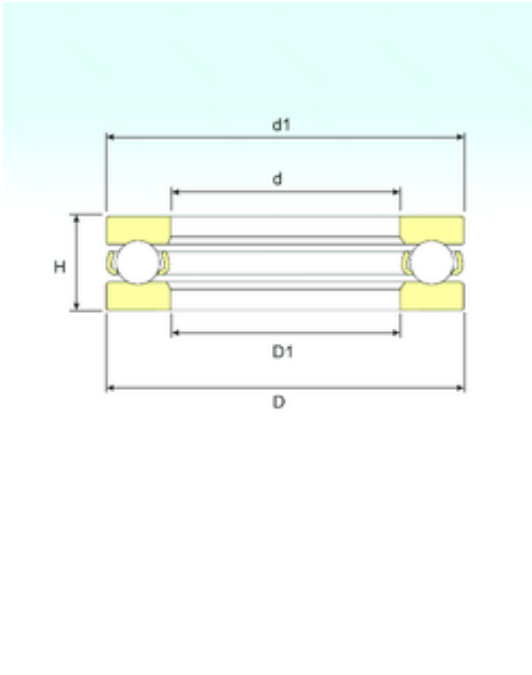

Baochen Machinery Technology Co., Ltd

51209 Bearing 2D drawings and 3D CAD models

ISB 51209 thrust ball bearings

Bearing No. 51209

Size	45x73x20 mm
Bore Diameter	45 mm
Outer Diameter	73 mm
Width	20 mm
d	45 mm
D	73 mm
H	20 mm
d1	73 mm
D1	47 mm
Weight	0,32 Kg
Basic dynamic load rating (C)	38 kN
Basic static load rating (C0)	85 kN
(Grease) Lubrication Speed	3825 r/min