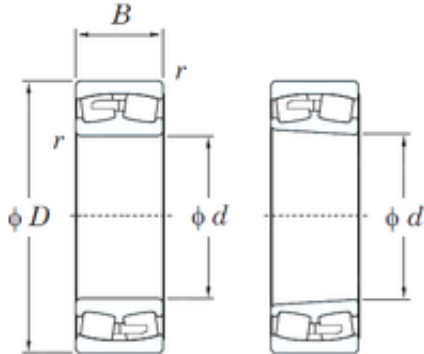

Baochen Machinery Technology Co., Ltd

220 mm x 340 mm x 118 mm KOYO 24044R
spherical roller bearings

Bearing No. 24044R

Size	220x340x118 mm
Bore Diameter	220 mm
Outer Diameter	340 mm
Width	118 mm
d	220 mm
D	340 mm
B	118 mm
C	118 mm
r min.	3 mm
da min.	234 mm
Da max.	326 mm
ra max.	2,5 mm
Weight	39,6 Kg
Basic dynamic load rating (C)	1240 kN
Basic static load rating (C0)	2300 kN
(Grease) Lubrication Speed	850 r/min
(Oil) Lubrication Speed	1100 r/min
Calculation factor (e)	0,33
Calculation factor (Y0)	2,02
Calculation factor (Y1)	2,07

24044R Bearing 2D drawings and 3D CAD models